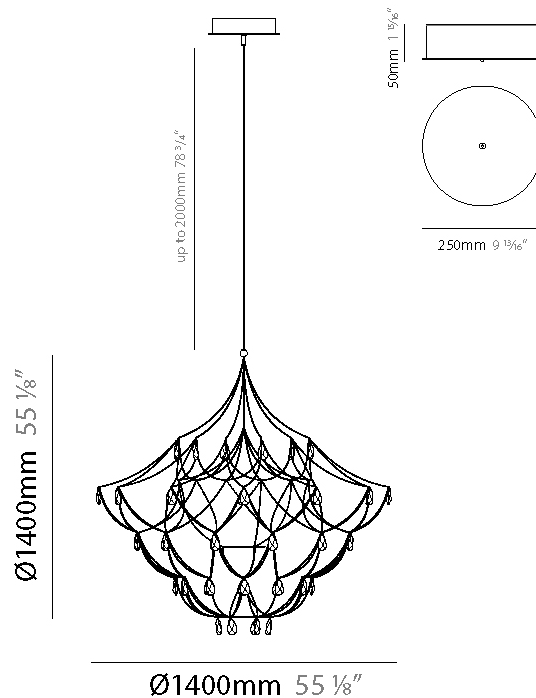

CRYSTAL GALAXY SUSPENSION

D101405-

base number	LED	Color	Finish
	Dimming	Temperature	Options

1. To build a product code in our configurator select the specify button on the base model # product page
2. To build a manual product code on this datasheet choose from the options listed below in blue font and add the suffix to the base model #

GENERAL

Series: Crystal Galaxy
Brand: Quasar
Division: Design
Mounting Type: Suspension
Mounting Location: Ceiling
Subcategory: Ambient

PHYSICAL

Shape: Abstract
Diameter (mm): 1400
Diameter (in): 55 1/8"
Height (mm): 1400
Height (in): 55 1/8"
Max. Overall Height (mm): 3400
Max. Overall Height (in): 133 7/8"
Light Distribution: Omnidirectional
Weight (kg): 5
Weight (lbs): 11.02
Fixture Finish: NIC / BRA / BBR
Fixture Material: Metal
Cable Details: 2000mm Cable

ELECTRICAL

Number of Lamps: 126
Lamp Type: LED Retrofit
Input Wattage (W): 41.58
Bulb Included: Bulb Included
Max. Wattage Per Lamp (W): 0.33
Lamp Base: E10
Dimming: 0-10V Dimming / Phase Dimming (120Vac Only)
Driver Included: Yes
Driver Location: Integrated
Driver Type: Constant Voltage - Universal
Driver Class: Class 2
Input Voltage (V): 120 - 277
Output Voltage (V): 12
Lamp Voltage (V): 12

LED

Color Temperature (°K): 2600 / 3000 / 3500
Max. Delivered Lumen (lm): 2898 (2600K)
CRI: >80 CRI
Lamp Life (hrs): 50000

OPTICAL

RATINGS AND CERTIFICATIONS

Certified By: Certified for North American Standards
IP rating: IP20