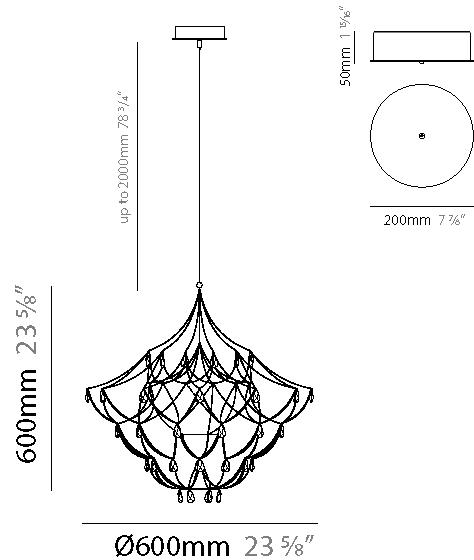

CRYSTAL GALAXY SUSPENSION

D101393-

base number	LED Dimming	Color Temperature	Finish Options

1. To build a product code in our configurator select the specify button on the base model # product page
2. To build a manual product code on this datasheet choose from the options listed below in blue font and add the suffix to the base model #

GENERAL

Series: Crystal Galaxy
Brand: Quasar
Division: Design
Mounting Type: Suspension
Mounting Location: Ceiling
Subcategory: Ambient

PHYSICAL

Shape: Abstract
Diameter (mm): 600
Diameter (in): 23 5/8
Height (mm): 600
Height (in): 23 5/8
Max. Overall Height (mm): 2000
Max. Overall Height (in): 78 3/4
Light Distribution: Omnidirectional
Weight (kg): 3
Weight (lbs): 6.61
Fixture Finish: NIC / BRA / BBR
Fixture Material: Metal
Upon Request: Custom Sizes

ELECTRICAL

Number of Lamps: 48
Lamp Type: LED Retrofit
Input Wattage (W): 15.84
Bulb Included: Bulb Included
Max. Wattage Per Lamp (W): 0.33
Lamp Base: E10
Dimming: 0-10V Dimming / Phase Dimming (120Vac Only)
Driver Included: Yes
Driver Location: Integrated
Driver Type: Constant Voltage - Universal
Driver Class: Class 2
Input Voltage (V): 120 - 277
Output Voltage (V): 12
Lamp Voltage (V): 12

LED

Color Temperature (°K): 2600 / 3000 / 3500
Max. Delivered Lumen (lm): 1104 (2600K)
CRI: >90 CRI
Lamp Life (hrs): 50000

OPTICAL

RATINGS AND CERTIFICATIONS

Certified By: Certified for North American Standards
IP rating: IP20