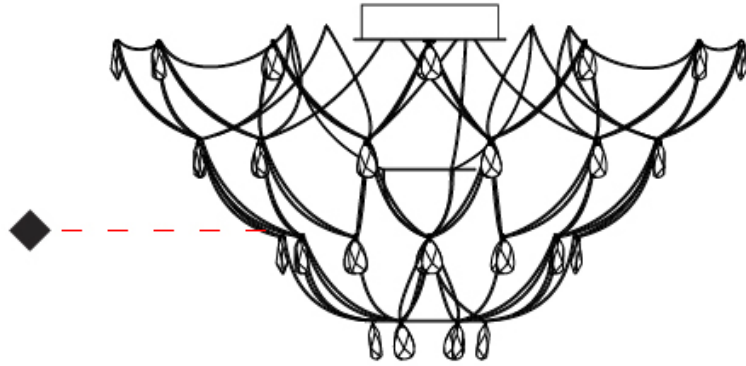

CRYSTAL GALAXY SURFACE

D102029-

PROJECT

TYPE

SPECIFIER

QUANTITY

DATE

D