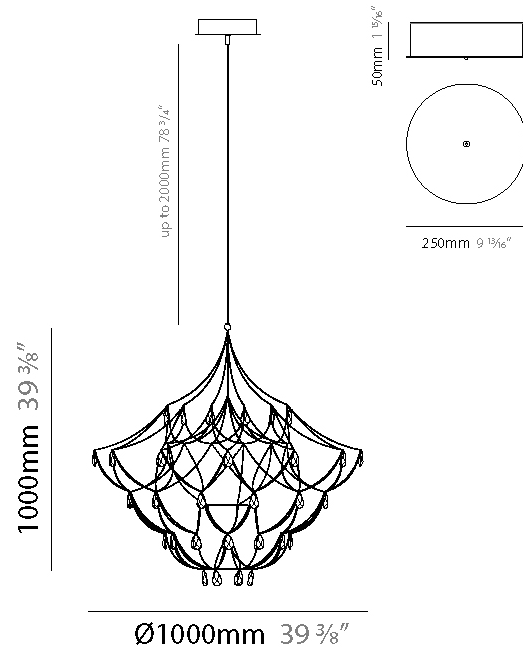

CRYSTAL GALAXY SUSPENSION

D101397-

base number	LED Dimming	Color Temperature	Finish Options

1. To build a product code in our configurator select the specify button on the base model # product page
2. To build a manual product code on this datasheet choose from the options listed below in blue font and add the suffix to the base model #

GENERAL

Series: Crystal Galaxy
Brand: Quasar
Division: Design
Mounting Type: Suspension
Mounting Location: Ceiling
Subcategory: Ambient

PHYSICAL

Shape: Abstract
Diameter (mm): 1000
Diameter (in): 39 3/8
Height (mm): 1000
Height (in): 39 3/8
Max. Overall Height (mm): 2000
Max. Overall Height (in): 78 3/4
Light Distribution: Omnidirectional
Weight (kg): 3
Weight (lbs): 6.61
Fixture Finish: NIC / BRA / BBR
Fixture Material: Metal
Upon Request: Custom Sizes

ELECTRICAL

Number of Lamps: 75
Lamp Type: LED Retrofit
Input Wattage (W): 24.75
Bulb Included: Bulb Included
Max. Wattage Per Lamp (W): 0.33
Lamp Base: E12
Dimming: 0-10V Dimming / Phase Dimming (120Vac Only)
Driver Included: Yes
Driver Location: Integrated
Driver Type: Constant Voltage - Universal
Driver Class: Class 2
Input Voltage (V): 120 - 277
Output Voltage (V): 12
Lamp Voltage (V): 12

LED

Color Temperature (°K): 2600 / 3000 / 3500
Max. Delivered Lumen (lm): 1725 (2600K)
CRI: >80 CRI
Lamp Life (hrs): 50000

OPTICAL

RATINGS AND CERTIFICATIONS

Certified By: Certified for North American Standards
IP rating: IP20