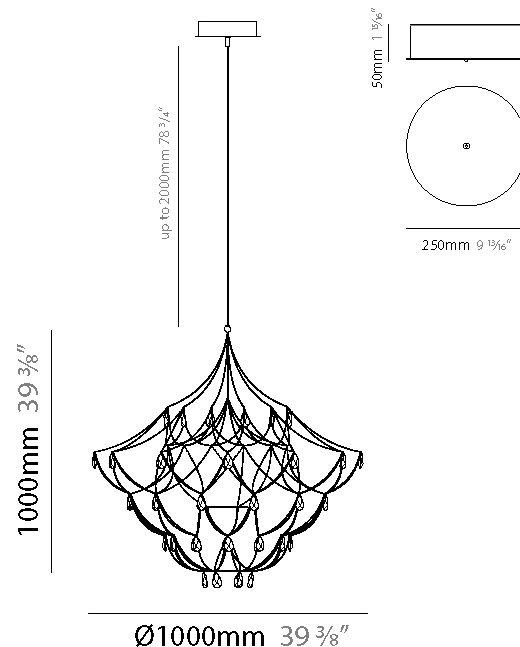

PROJECT	
TYPE	
SPECIFIER	
QUANTITY	
DATE	

CRYSTAL GALAXY SUSPENSION

D101398-

base number	LED Dimming	Color Temperature	Finish Options

1. To build a product code in our configurator select the specify button on the base model # product page
2. To build a manual product code on this datasheet choose from the options listed below in blue font and add the suffix to the base model #

GENERAL

Series: Crystal Galaxy
Brand: Quasar
Division: Design
Mounting Type: Suspension
Mounting Location: Ceiling
Subcategory: Ambient

PHYSICAL

Shape: Abstract
Diameter (mm): 1000
Diameter (in): 39 3/8
Height (mm): 1000
Height (in): 39 3/8
Max. Overall Height (mm): 2000
Max. Overall Height (in): 78 3/4
Light Distribution: Omnidirectional
Fixture Finish: NIC / BRA / BBR
Fixture Material: Metal
Upon Request: Custom Sizes

ELECTRICAL

Number of Lamps: 75 + 1
Lamp Type: LED Retrofit
Input Wattage (W): 31.75
Bulb Included: Bulb Included
Max. Wattage Per Lamp (W): 0.33 + 7
Lamp Base: E10 + GU10
Dimming: 0-10V Dimming / Phase Dimming (120Vac Only)
Driver Included: Yes
Driver Location: Integrated
Driver Type: Constant Voltage - Universal
Driver Class: Class 2
Input Voltage (V): 120 - 277
Output Voltage (V): 12
Lamp Voltage (V): 12

LED

Color Temperature (*K): 2600 / 3000 / 3500
CRI: >90 CRI
Lamp Life (hrs): 50000

OPTICAL

RATINGS AND CERTIFICATIONS

Certified By: Certified for North American Standards
IP rating: IP20