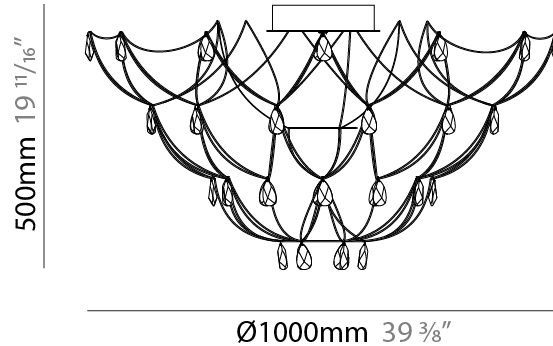

PROJECT	
TYPE	
SPECIFIER	
QUANTITY	
DATE	

CRYSTAL GALAXY SURFACE

D102029-

base number	LED Dimming	Color Temperature	Finish Options

1. To build a product code in our configurator select the specify button on the base model # product page
2. To build a manual product code on this datasheet choose from the options listed below in blue font and add the suffix to the base model #

GENERAL

Series: Crystal Galaxy
Brand: Quasar
Division: Design
Mounting Type: Surface
Mounting Location: Ceiling
Subcategory: Ambient

PHYSICAL

Shape: Abstract
Diameter (mm): 1000
Diameter (in): 39 3/8
Height (mm): 500
Height (in): 19 11/16
Light Distribution: Omnidirectional
Weight (kg): 3
Weight (lbs): 6.61
Fixture Finish: NIC / BRA / BBR
Fixture Material: Metal
Upon Request: Custom Sizes

ELECTRICAL

Number of Lamps: 66
Lamp Type: LED Retrofit
Input Wattage (W): 21.78
Bulb Included: Bulb Included
Max. Wattage Per Lamp (W): 0.33
Lamp Base: E10
Dimming: 0-10V Dimming / Phase Dimming (120Vac Only)
Driver Included: Yes
Driver Location: Integrated
Driver Type: Constant Voltage - Universal
Driver Class: Class 2
Input Voltage (V): 120 - 277
Output Voltage (V): 12
Lamp Voltage (V): 12

LED

Color Temperature (°K): 2600 / 3000 / 3500
Max. Delivered Lumen (lm): 1518 (2600K)
CRI: >80 CRI
Lamp Life (hrs): 50000

OPTICAL

RATINGS AND CERTIFICATIONS

Certified By: Certified for North American Standards
IP rating: IP20